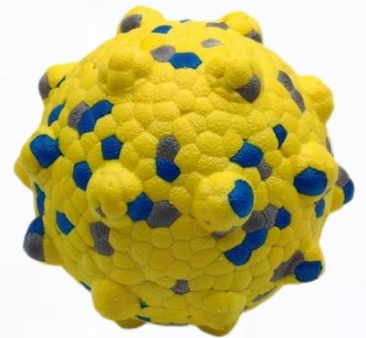

Advanced ETPU Material:

Crafted from state-of-the-art ETPU (Expanded Thermoplastic Polyurethane) material, this extra bouncy ETPU chew toy fetch ball for aggressive chewers sets new standards for durability and safety. The specialized manufacturing process ensures its toughness and resilience, making it a long-lasting and eco-friendly choice for your pet.

Dental Care and Massage:

The ball's surface is adorned with numerous soft spikes, which serve as gentle bristles to clean your dog's teeth and massage their gums as they chew and gnaw on the toy. This unique design helps maintain their oral hygiene and supports healthy dental habits.

Lightweight and Versatile:

The ETPU material's lightweight nature makes the ball perfect for interactive play and fetch games. Your dog can easily carry and catch the ball, promoting exercise and stimulating their natural instincts during playtime.

Interactive Tug and Rope ETPU dog toy

Perfect Size for All Dogs:

With its small and manageable size, this ETPU toy is suitable for dogs of all ages and sizes. Even small puppies can play with it comfortably, making it an ideal choice for growing pups.